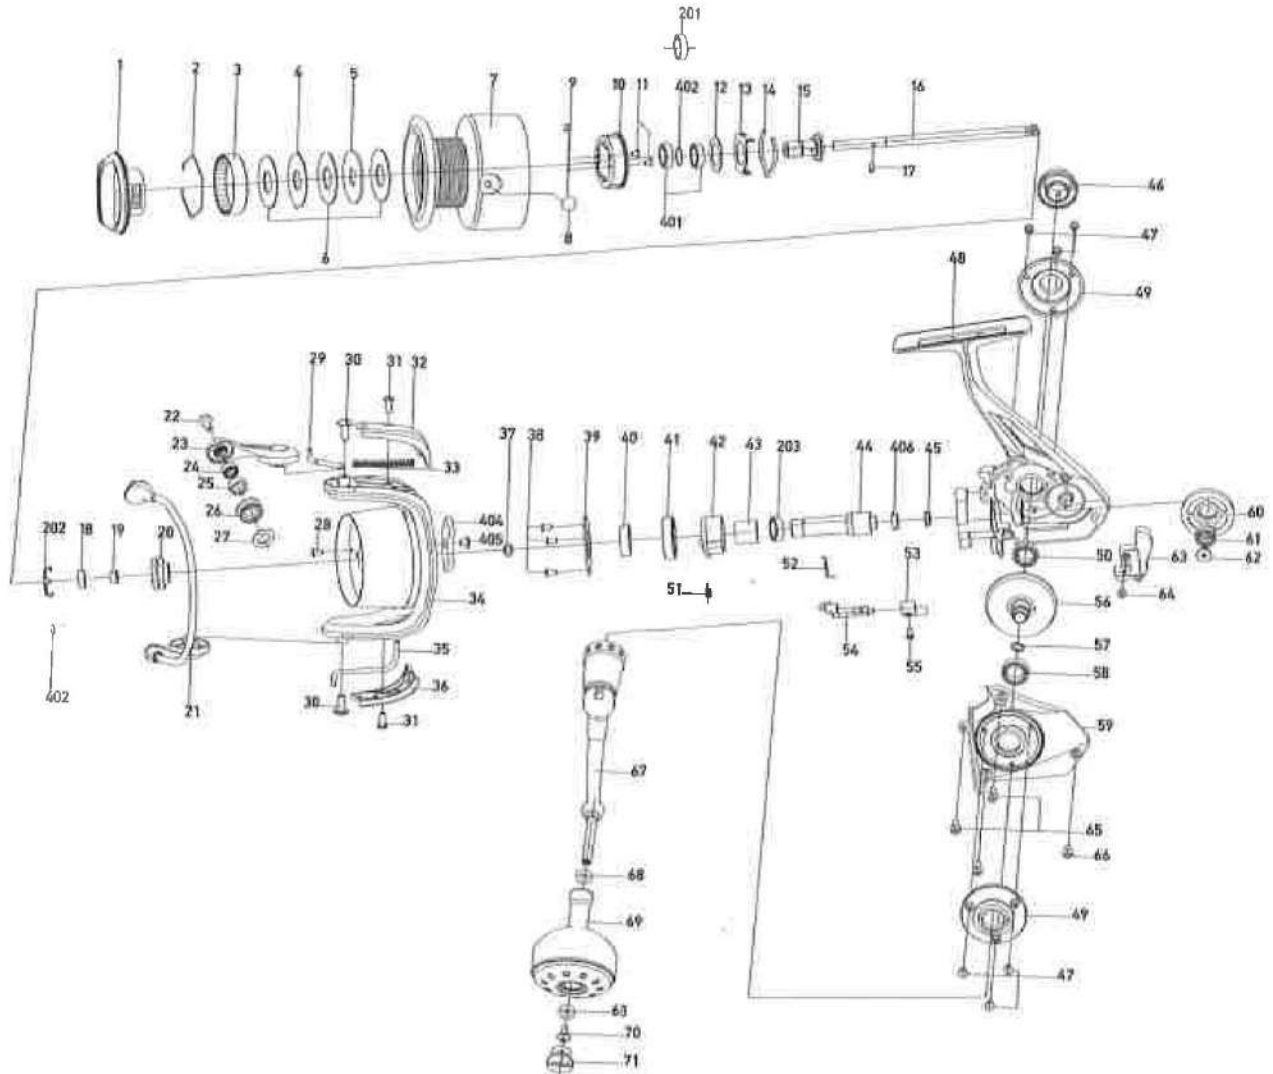

BLAST GOLD SW

Saltwater Series

Model : 2000 / 3000 / 4000 / 5000 / 3000H / 4000H / 5000H

No.	Part Name	No.	Part Name	No.	Part Name	No.	Part Name	No.	Part Name
1	Drag Knob Assy	18	Ball Bearing	35	Kick Level	52	Anti-Reverse Level Spring	69	Handle Knob
2	Drag Washer Retainer	19	Bushing	36	Rotor Cover-B	53	Anti-Reverse Level	70	Screw
3	Drag Knob Click Plate	20	Rotor Nut	37	Adjusting Washer-B	54	Anti-Reverse Shaft	71	Handle Knob Cap
4	Eared Washer	21	Ball Assy	38	Screw	55	Screw		
5	Key Washer	22	Screw	39	Roller Cover	56	Drive Gear Assy		2000 / 3000 Model
6	Drag Washer	23	Ball Arm	40	Ball Bearing	57	Washer	201	Ball Bearing
7	Spool	24	Ball Bearing	41	Roller Room	58	Ball Bearing	202	Ball Bearing Cover
8	Line Clip	25	Line Roller Bushing	42	Roller	59	Body Cover	203	Ball Bearing
9	Line Clip Spring	26	Line Roller	43	Roller Inner Bushing	60	Oscillation Gear		
10	Screw	27	Line Roller Washer	44	Pinion Gear	61	Ball Bearing		4000 / 5000 Model
11	Ball Bearing Retainer	28	Screw	45	Pinion Gear Bushing-B	62	Screw	401	Ball Bearing
12	Adjusting Washer-A	29	Ball Spring Shaft	46	Handle Cap	63	Slider Assy	402	Washer
13	Click Plate	30	Screw	47	Screw	64	Screw	403	Ball Bearing Retainer
14	Click Leaf Spring	31	Screw	48	Body	65	Ball Bearing	404	Balance Plate
15	Shaft Drag Adapter	32	Rotor Cover-A	49	Decorating Ring	66	Screw	405	Screw
16	Main Shaft	33	Ball Spring	50	Ball Bearing	67	Handle Assy	406	Pinion Gear Bushing-A
17	Pin	34	Rotor	51	Spring	68	Bushing		